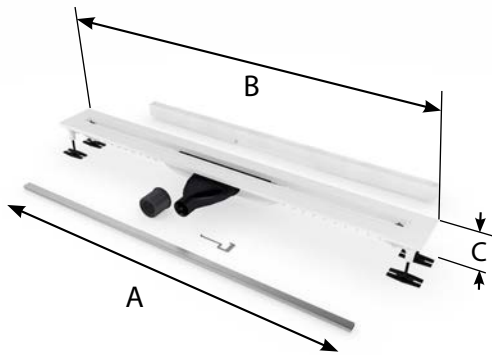

Micro Line

Micro Line **WHITE** powder coated

	70	80
A :	690 mm	790 mm
B :	800 mm	900 mm
C :	58 mm	58 mm
EAN / GTIN		
	5404045902407	5404045902469