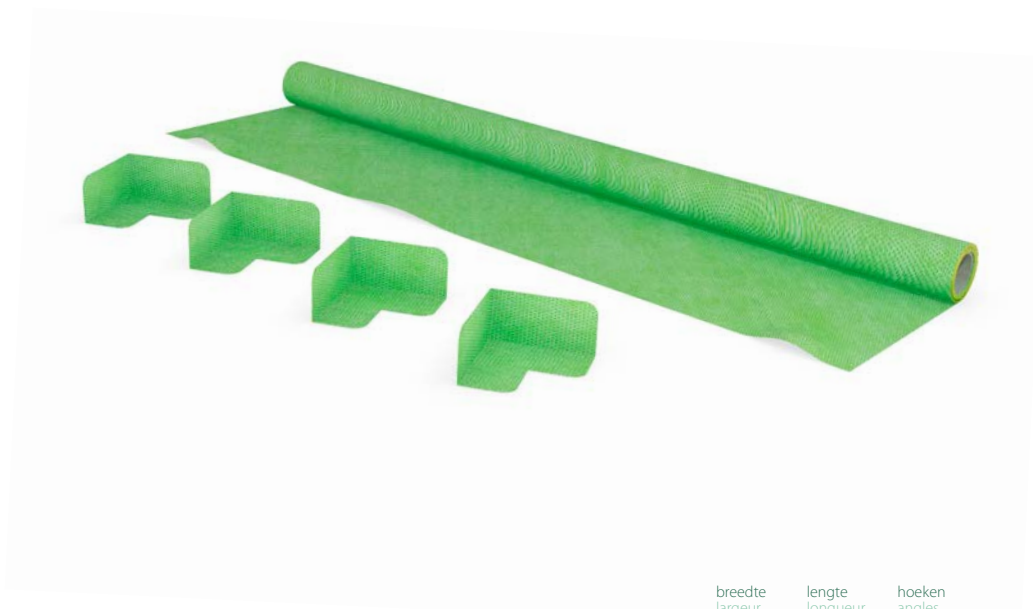

Greenlox

waterdichtingsmembraan
membrane d'étanchéité
wasserdichte Membran
waterproofing membrane